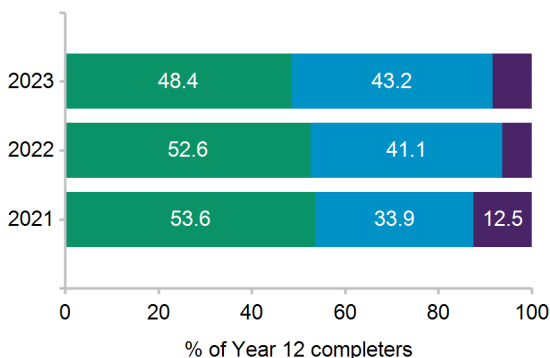

Engagement over time